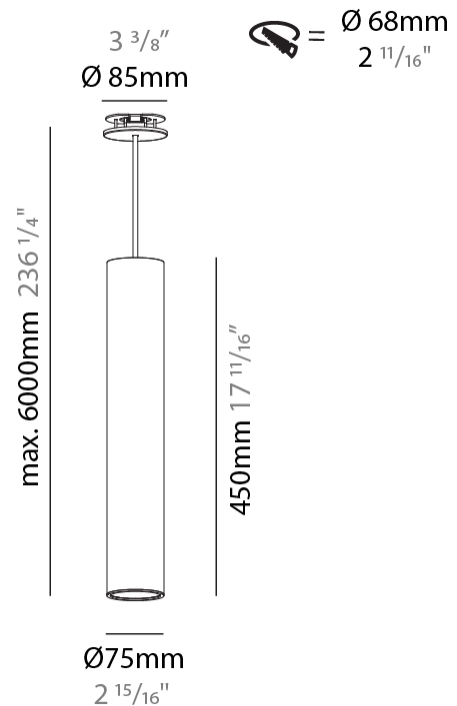

PHYSICAL

Shape: Cylinder
Diameter (mm): 75
Diameter (in): 2 ¹⁵/₁₆
Height (mm): 450
Height (in): 17 ¹¹/₁₆
Max. Overall Height (mm): 2450
Max. Overall Height (in): 96 ⁷/₁₆
Diffuser: Shine Ring 0-6
Fixture Finish: SSR / BKV / CWI / CRY / HAB / UFT / ITA / RUA / FTG / MYG / LOD / PUS / FRO / FUP / KIA / POP / BLS / SPG / MEY / GOH / CHC / COM / ABZ / JAG / OBR / MOS / ROR
Fixture Material: Aluminum
Cable Details: 2000mm / 4000mm Cable in White / Black / Orange / Red
Cut-out Measurements: 68mm / 2 11/16"

ELECTRICAL

Lamp Type: LED (Zhaga Standard)
Input Wattage (W): 20
Total Output Wattage (W): 18.2
Dimming: Non-Dimming / Phase Dimming (120vac Only)
Driver Included: Yes
Driver Location: Integrated
Driver Type: Constant Current - Universal
Driver Class: Class 2
Input Voltage (V): 120 - 277
Constant Current (MA): 500
Upon Request: (Not included - see components) Remote: 0-10Vdc dimming

LED

Number of LEDs: 1
Color Temperature (°K): 2700 / 3000 / 4000
Max. Delivered Lumen (lm): 1512 / 1568 / 1680
Nominal Lumen (lm): 1782 / 1848 / 1981
CRI: >90 CRI
Lamp Life (hrs): 50000
Upon Request: ***3500K available in minimum quantities (larger quantities upon request)

OPTICAL

Reflector: 18 / 36 / 52

RATINGS AND CERTIFICATIONS

Certified By: Certified for North American Standards
IP rating: IP20